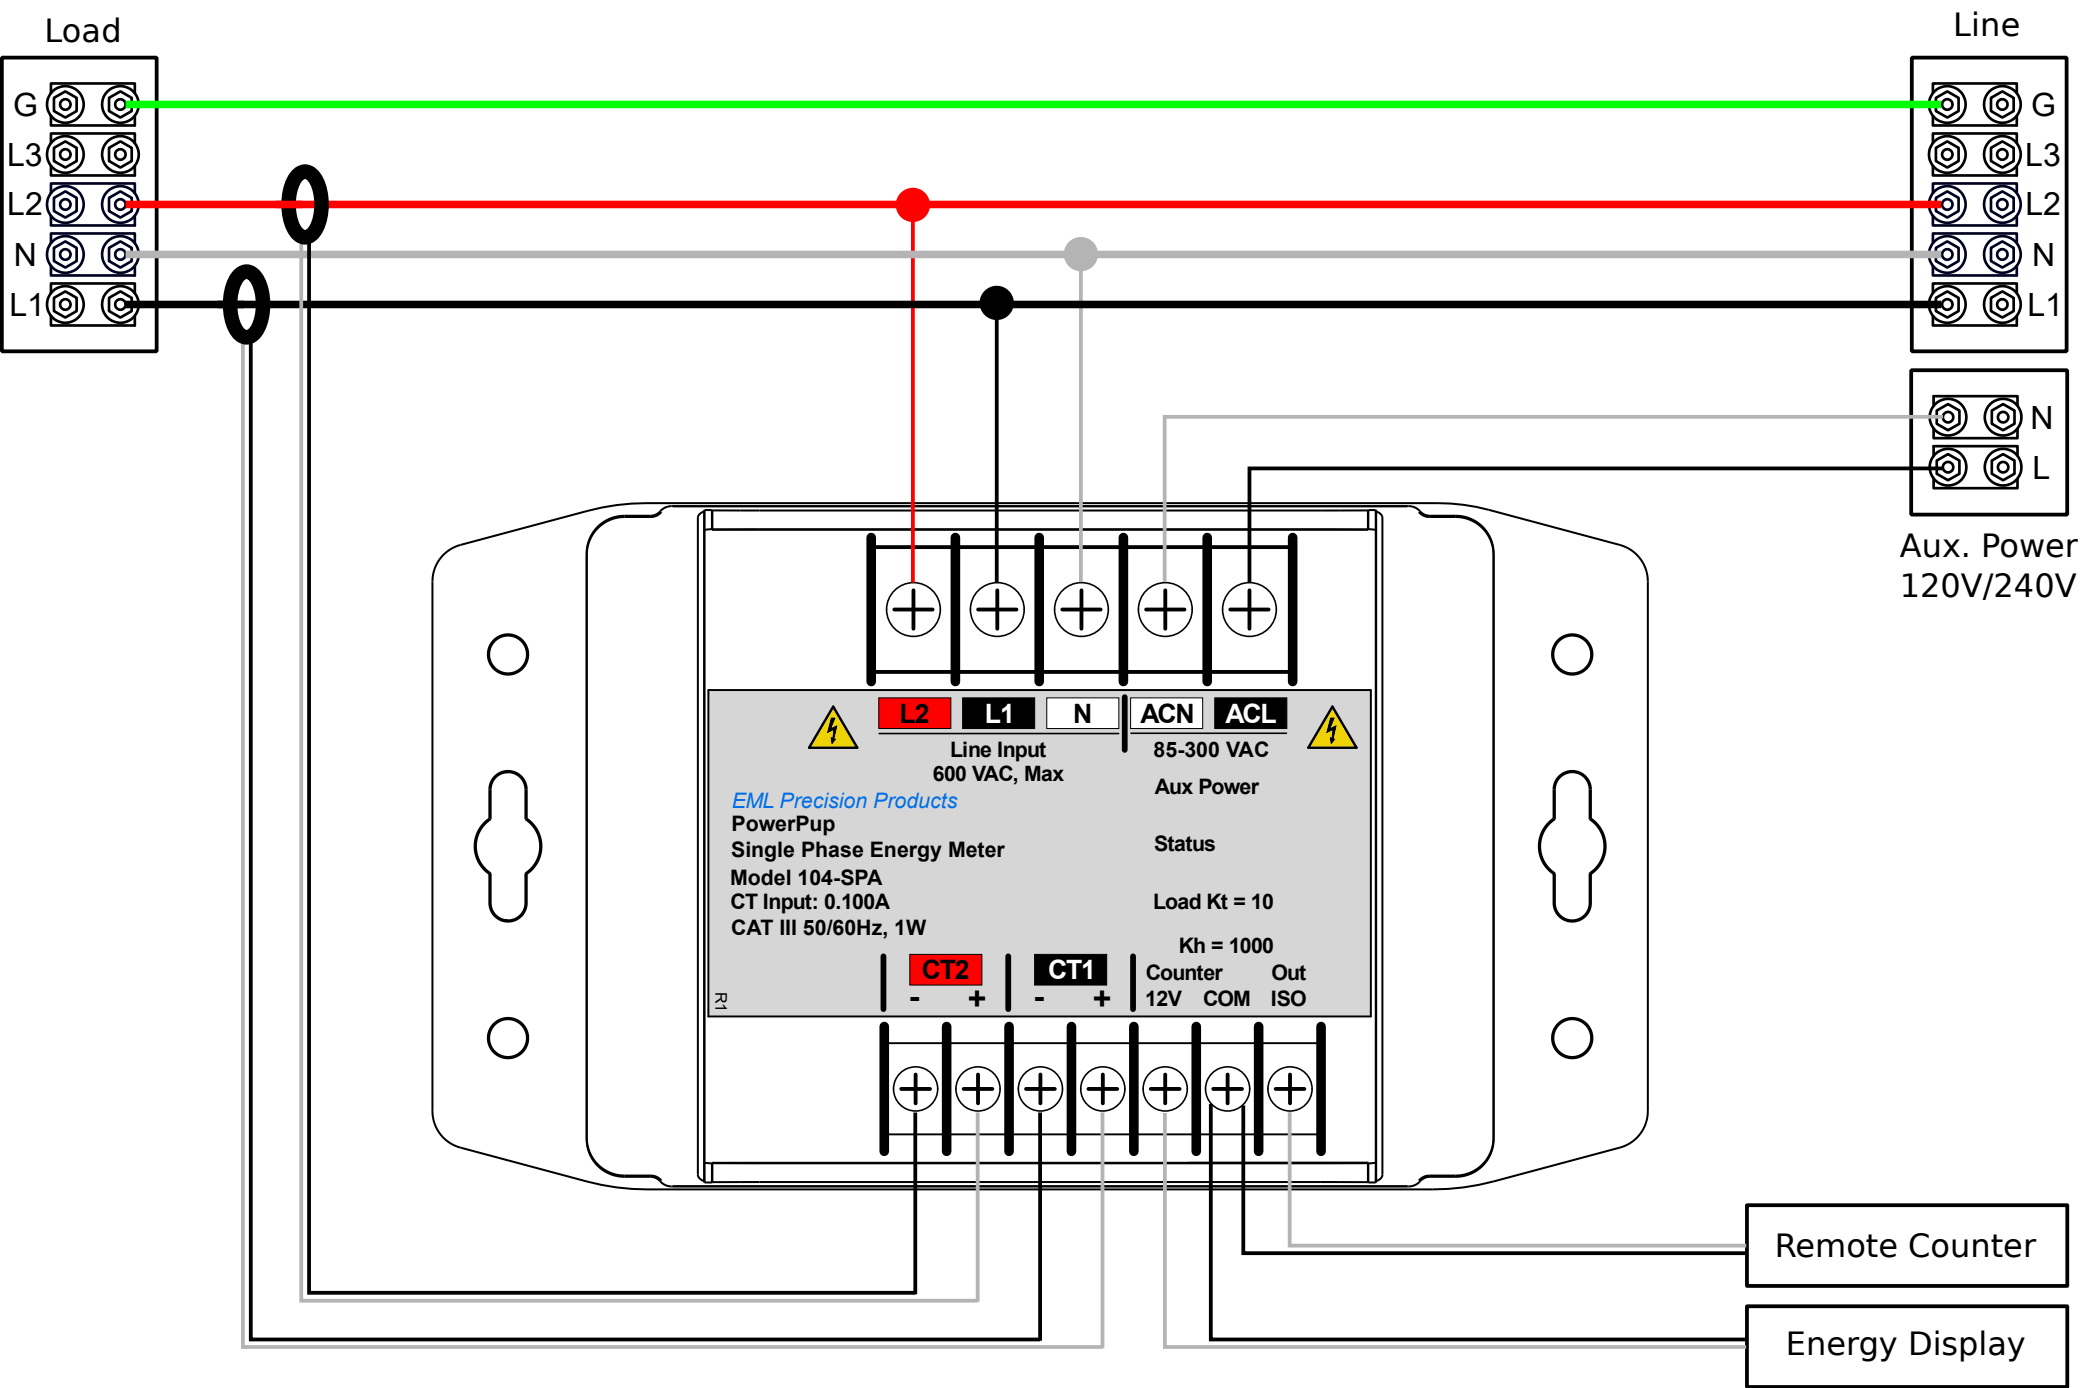

Model 104-SPA
Single Phase, 3 Wire, 120V, Split Phase
Auxiliary Powered

Load

Line

Aux. Power
120V/240V

Remote Counter

Energy Display